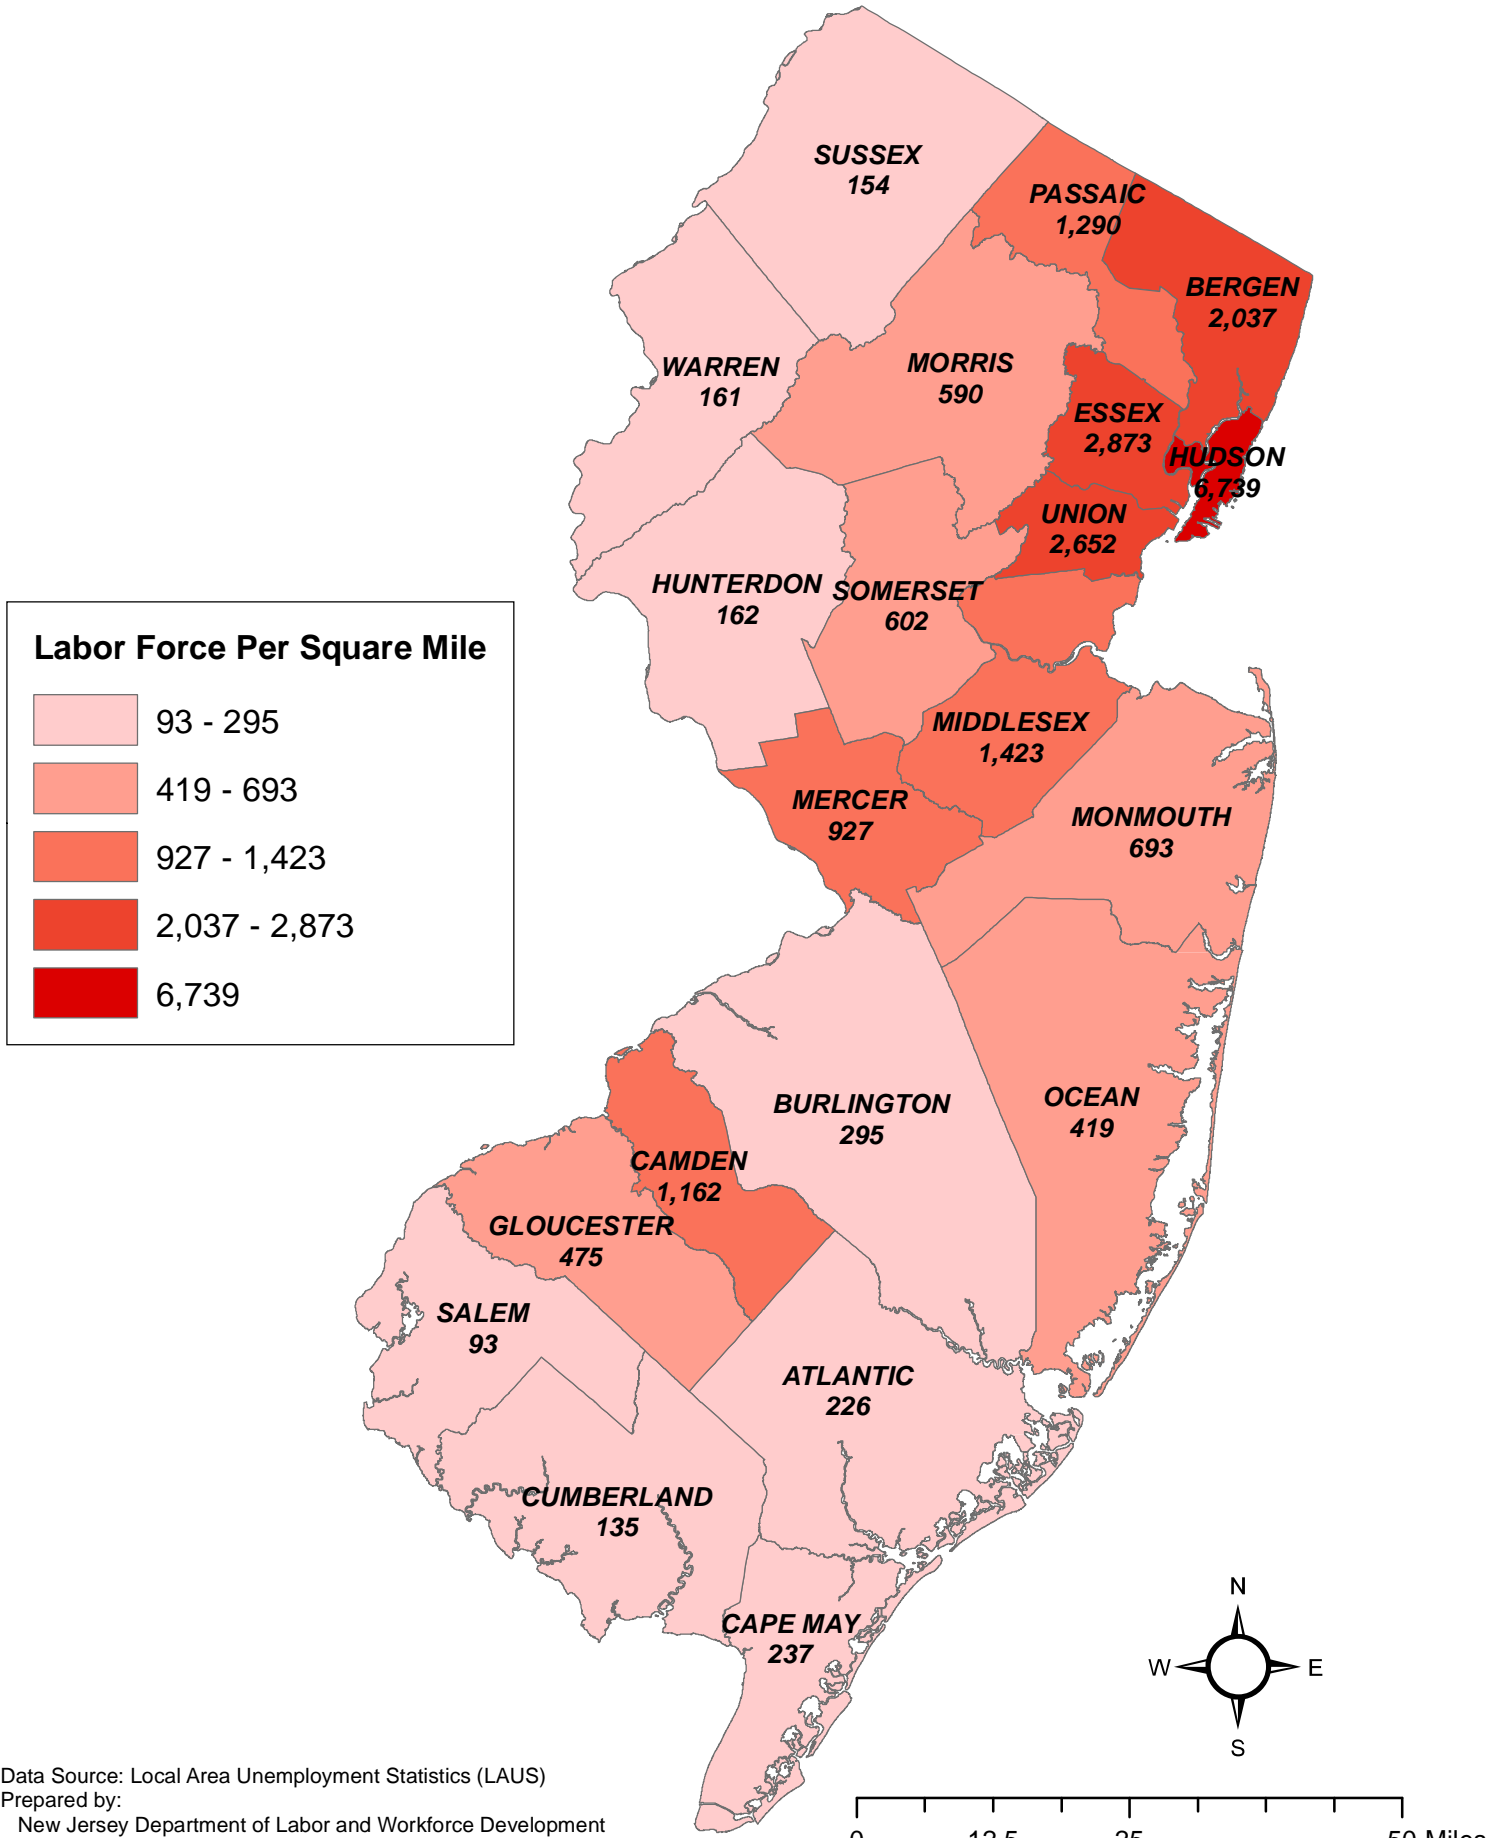

New Jersey Counties

Labor Force Per Square Mile - September 2014

(Preliminary, Not Seasonally Adjusted)

Data Source: Local Area Unemployment Statistics (LAUS)
 Prepared by:
 New Jersey Department of Labor and Workforce Development
 Bureau of Labor Market Information
 October 2014