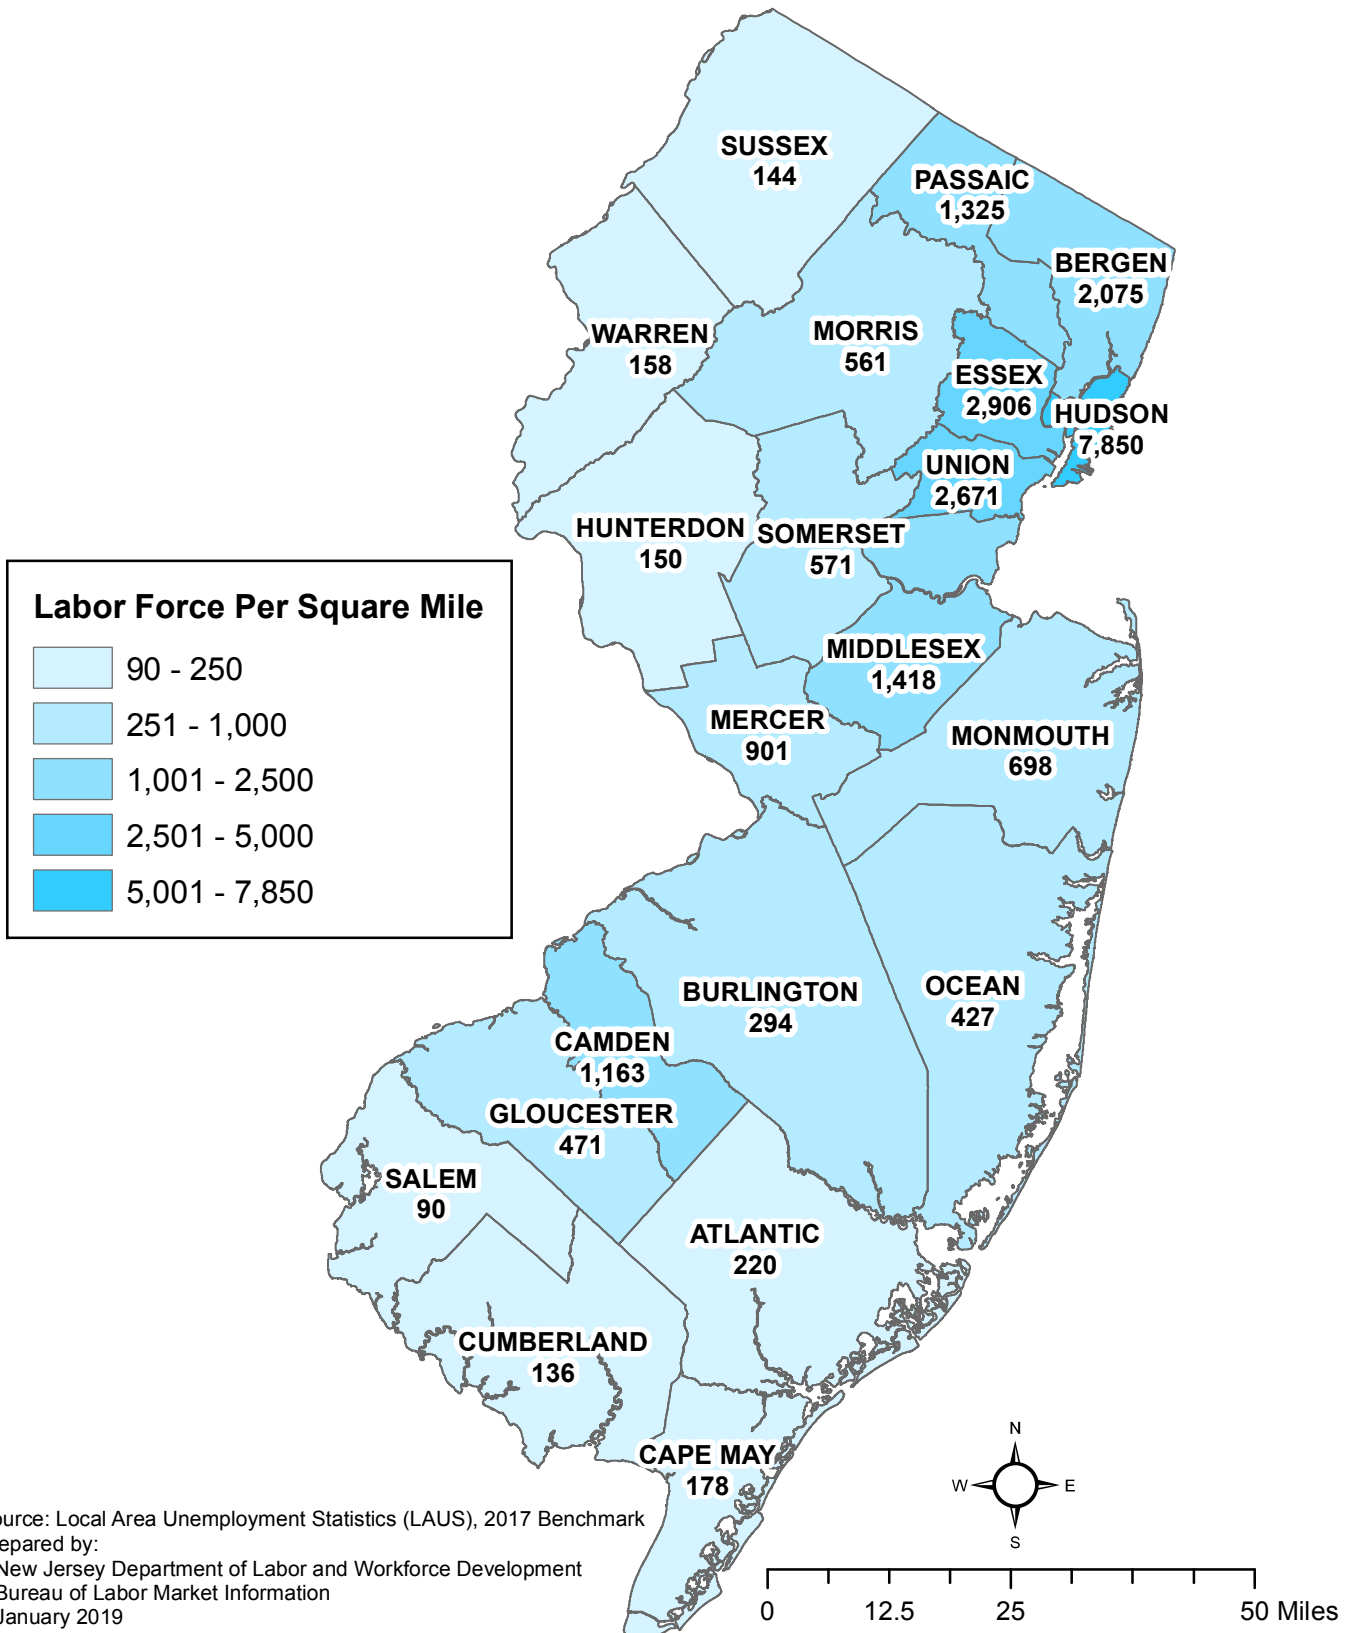

New Jersey Counties

Labor Force Per Square Mile - December 2018

(Preliminary, Not Seasonally Adjusted)

Source: Local Area Unemployment Statistics (LAUS), 2017 Benchmark
 Prepared by:
 New Jersey Department of Labor and Workforce Development
 Bureau of Labor Market Information
 January 2019